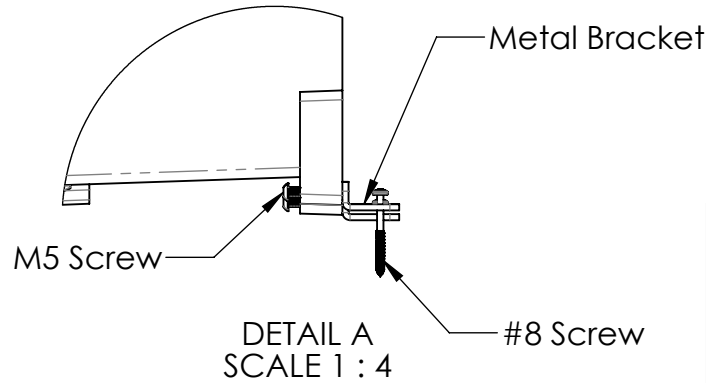

2

1

REVISIONS				
ZONE	REV.	DESCRIPTION	DATE	APPROVED
	A	GC3 Metal Mounting Bracket Orientation Drawings	02/25/2021	

Floor Mount

Side Wall Mount

Item Number	Description	QTY
1	Metal Mount Bracket	6
2	M5x0.8mm Thread, 25mm Long, Button Head Hex Screw	18
3	Rounded Head, Number 8 Size, 1-1/2" Long Screw	18

MATERIAL:

FINISH:

DIMENSIONS ARE IN: INCHES

TOLERANCES:

0.X: ±

0.XX: ±

0.XXX: ±

ANGULAR: ±°