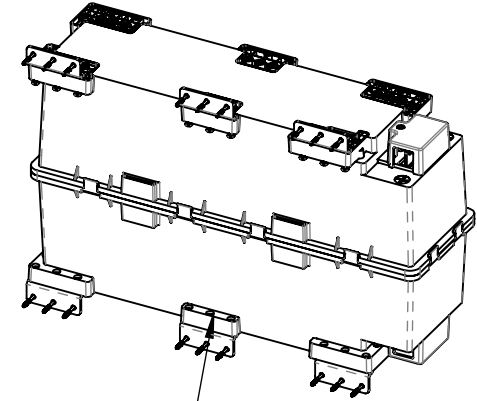

2

1

REVISIONS				
ZONE	REV.	DESCRIPTION	DATE	APPROVED
	A	GC3 Metal Mounting Bracket Orientation Drawings	02/25/2021	

Floor Mount

Side Wall Mount

Item Number	Description	QTY
1	Metal Mount Bracket	6
2	M5x0.8mm Thread, 25mm Long, Button Head Hex Screw	18
3	Rounded Head, Number 8 Size, 1-1/2" Long Screw	18

DRAGONFLY ENERGY INC.
 PART NUMBER:

SIZE	DRAWN	CHECKED	DATE	REV
A			2/25/2021	

SCALE: 1:10

SHEET 1 OF 1

2

1