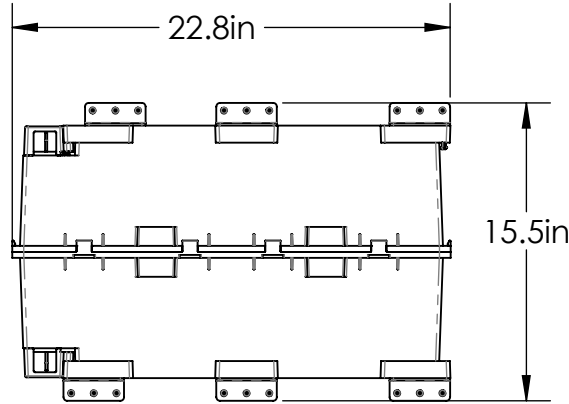

2

1

REVISIONS				
ZONE	REV.	DESCRIPTION	DATE	APPROVED
	A	GC3 Metal Mounting Bracket Orientation Drawings	02/25/2021	

Floor Mount

Side Wall Mount

Item Number	Description	QTY
1	Metal Mount Bracket	6
2	M5x0.8mm Thread, 25mm Long, Button Head Hex Screw	18
3	Rounded Head, Number 8 Size, 1-1/2" Long Screw	18

MATERIAL:

FINISH:

DIMENSIONS ARE IN: INCHES

TOLERANCES:

0.X: ±

0.XX: ±

0.XXX: ±

ANGULAR: ±°

DRAGONFLY ENERGY INC.
 PART NUMBER:

SIZE	DRAWN	CHECKED	DATE	REV
A			2/25/2021	

SCALE: 1:10

SHEET 1 OF 1

2

1