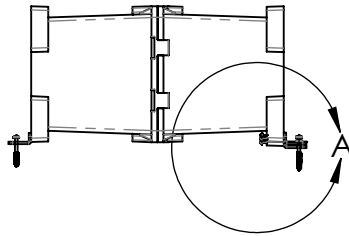

2

1

REVISIONS				
ZONE	REV.	DESCRIPTION	DATE	APPROVED
	A	GC3 Metal Mounting Bracket Orientation Drawings	02/25/2021	

Floor Mount

Side Wall Mount

Item Number	Description	QTY
1	Metal Mount Bracket	6
2	M5x0.8mm Thread, 25mm Long, Button Head Hex Screw	18
3	Rounded Head, Number 8 Size, 1-1/2" Long Screw	18