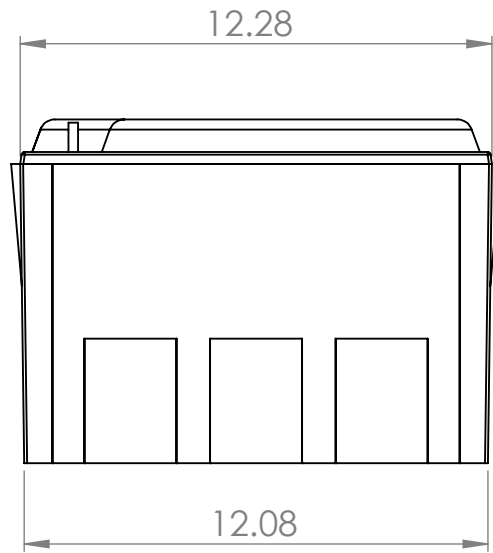

PROPRIETARY AND CONFIDENTIAL
THE INFORMATION CONTAINED IN THIS DRAWING IS THE SOLE PROPERTY OF DRAGONFLY ENERGY INC. ANY REPRODUCTION IN PART OR AS A WHOLE WITHOUT THE WRITTEN PERMISSION OF DRAGONFLY ENERGY INC IS PROHIBITED.

DIMENSIONS ARE IN:
TOLERANCES:
0.X: ±
0.XX: ±
0.XXX: ±
ANGULAR: ±

MATERIAL:

FINISH:

DRAWN JH CHECKED

DRAGONFLY ENERGY INC.

PART NUMBER:

BB5024

PART DESCRIPTION:

SIZE

DWG. NO.

REV

A

SCALE: 1:5

SHEET 1 OF 1

2

1