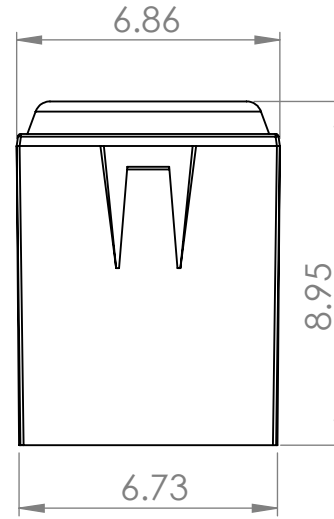

PROPRIETARY AND CONFIDENTIAL
THE INFORMATION CONTAINED IN THIS DRAWING IS THE SOLE PROPERTY OF DRAGONFLY ENERGY INC. ANY REPRODUCTION IN PART OR AS A WHOLE WITHOUT THE WRITTEN PERMISSION OF DRAGONFLY ENERGY INC IS PROHIBITED.

DIMENSIONS ARE IN:
TOLERANCES:
0.X: ±
0.XX: ±
0.XXX: ±
ANGULAR: ±

MATERIAL:

FINISH:

DRAWN JH CHECKED

DRAGONFLY ENERGY INC.

PART NUMBER:

BB5024

PART DESCRIPTION:

SIZE

DWG. NO.

REV

A

SCALE: 1:5

SHEET 1 OF 1

2

1