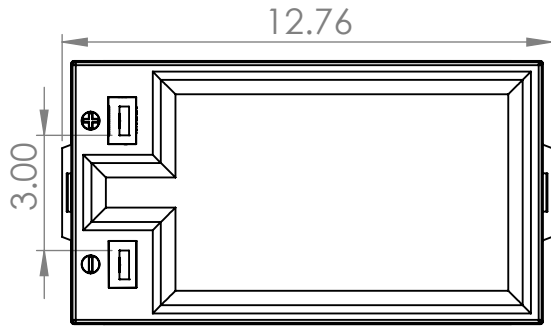

2

1

B

B

A

A

PROPRIETARY AND CONFIDENTIAL
THE INFORMATION CONTAINED IN THIS DRAWING IS THE SOLE PROPERTY OF DRAGONFLY ENERGY INC. ANY REPRODUCTION IN PART OR AS A WHOLE WITHOUT THE WRITTEN PERMISSION OF DRAGONFLY ENERGY INC IS PROHIBITED.

DIMENSIONS ARE IN:
TOLERANCES:
0.X: ±
0.XX: ±
0.XXX: ±
ANGULAR: ±

MATERIAL:

FINISH:

DRAWN JH CHECKED

DRAGONFLY ENERGY INC.

PART NUMBER:

BB5024

PART DESCRIPTION:

SIZE

DWG. NO.

REV

A

SCALE: 1:5

SHEET 1 OF 1

2

1